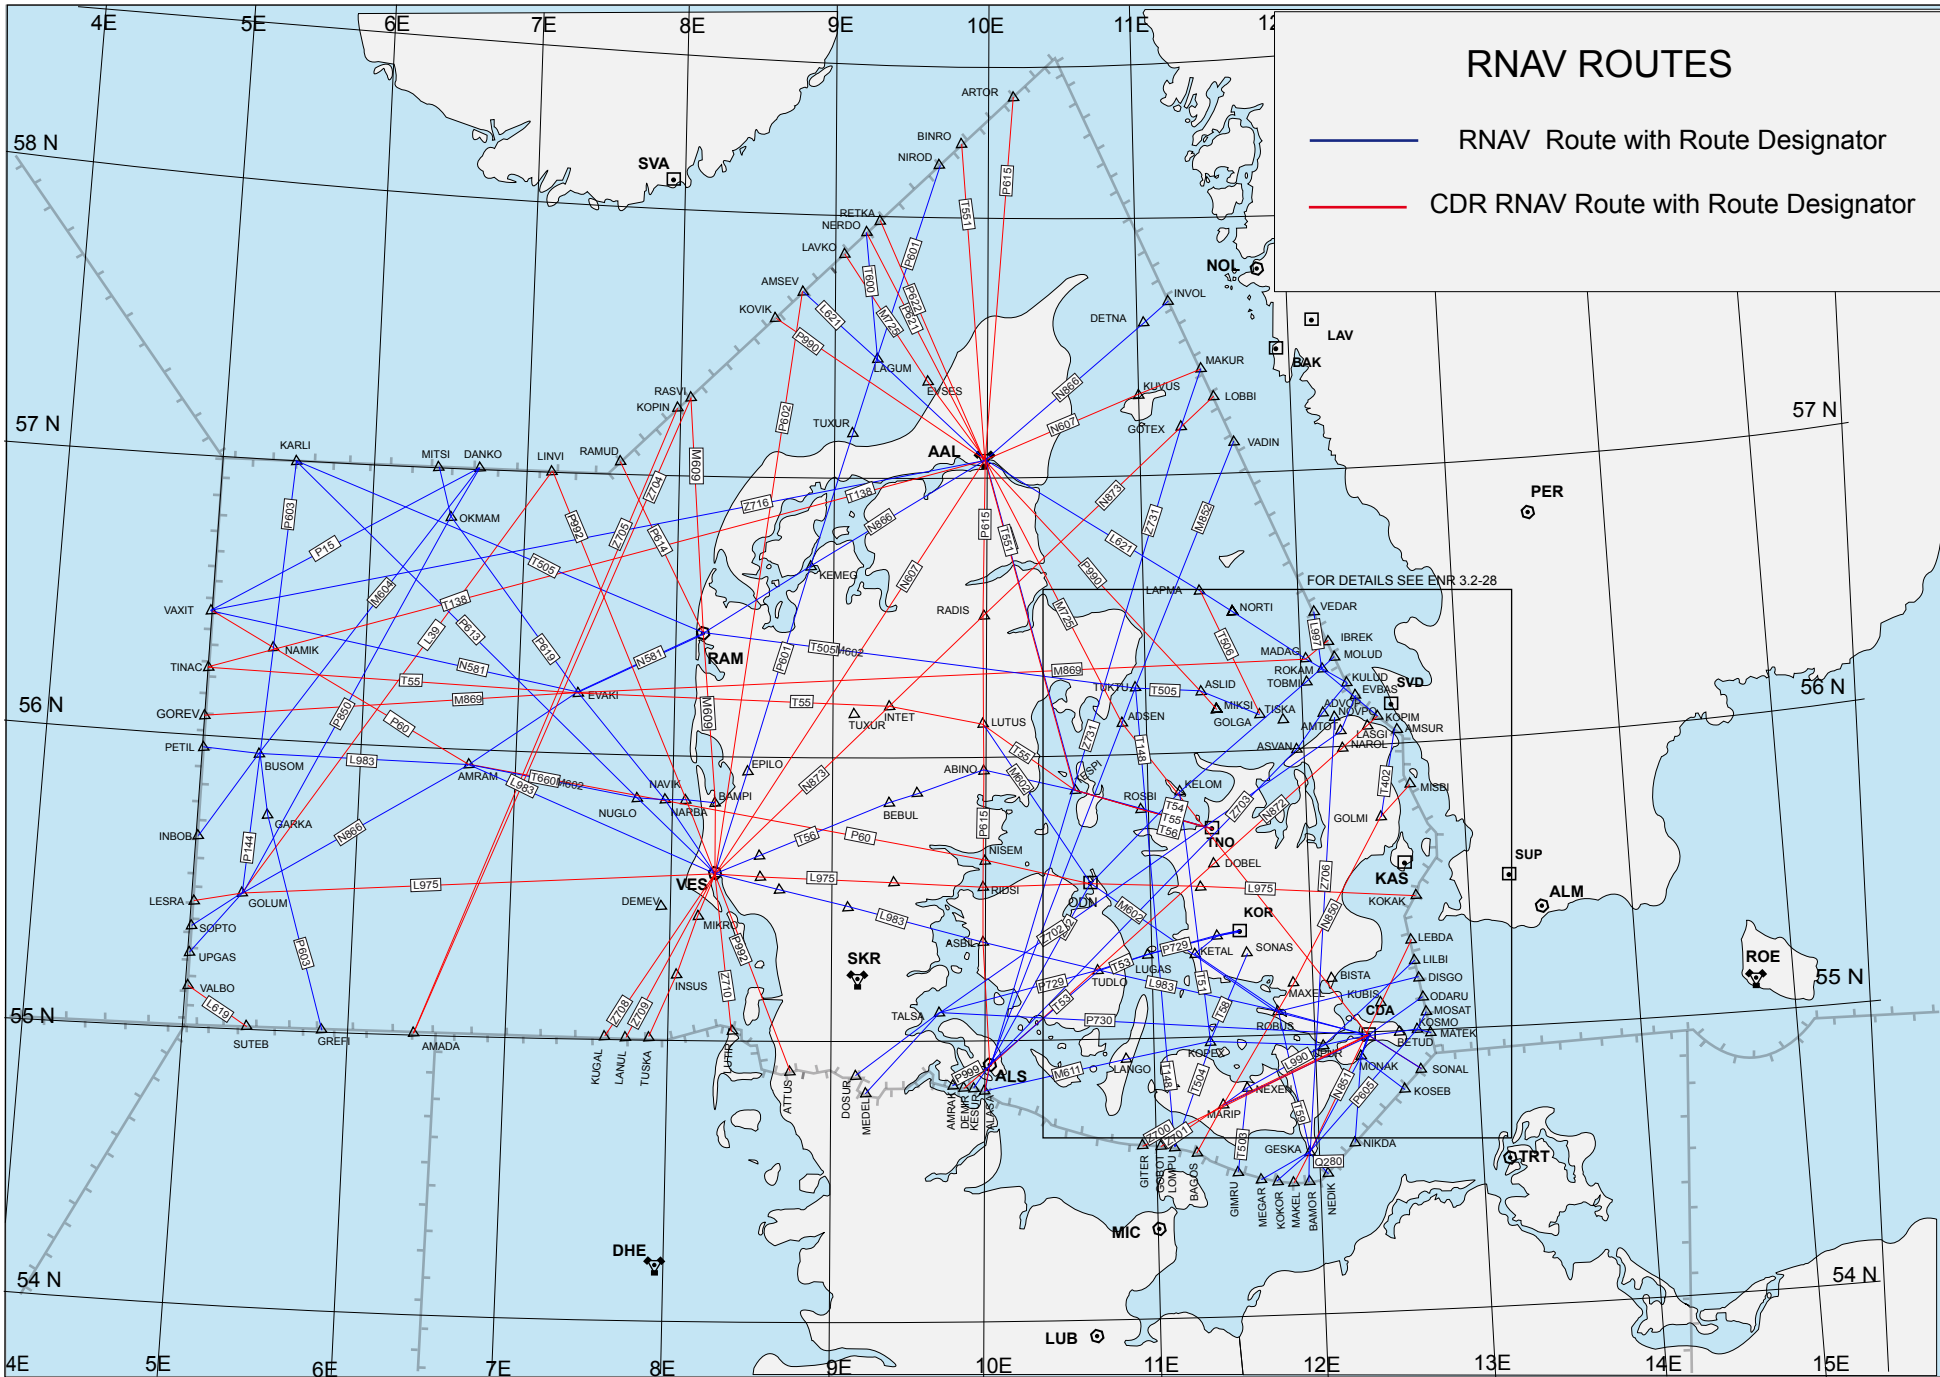

MIL AIP DENMARK

RNAV ROUTES

- RNAV Route with Route Designator
- CDR RNAV Route with Route Designator

CHANGES: PAGE NEW NUMBER